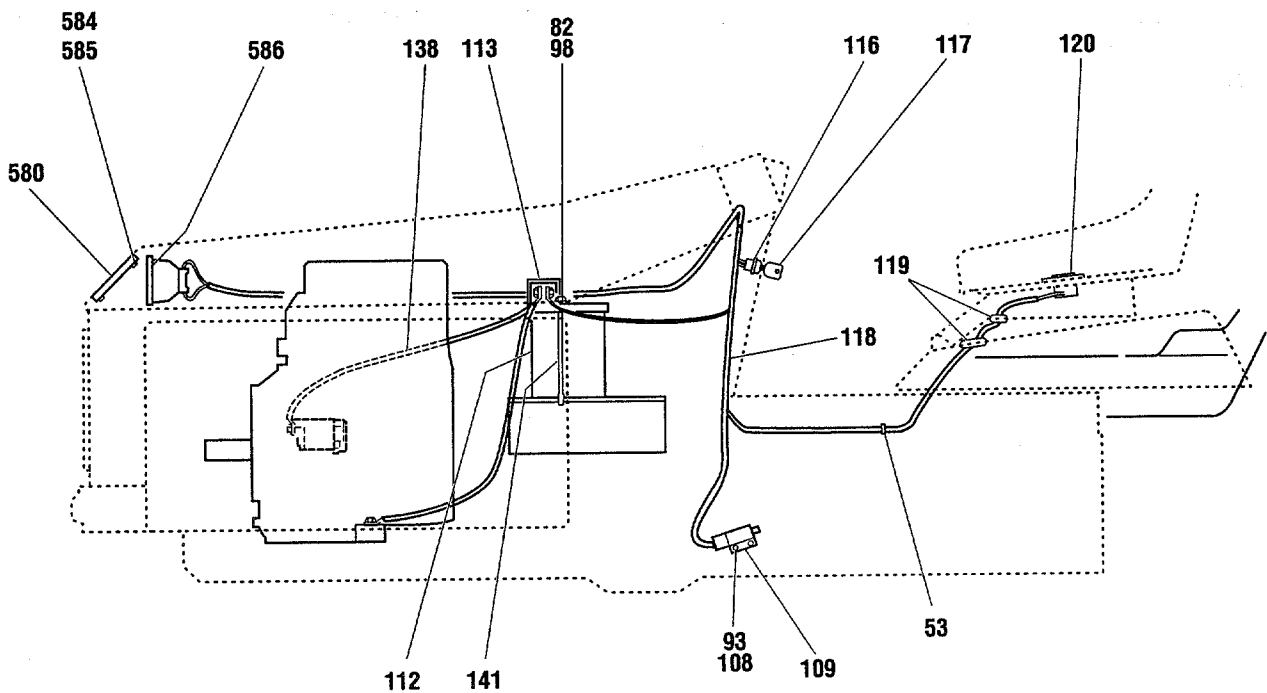

GTX Garden Tractor

131010100101 - 131010199999

ELECTRICAL ASSEMBLY

Ref.	Part	Description	Qty.	Ref.	Part	Description	Qty.
53	1765531	Cable Tie.....	A/R	135	1772197	Lense.....	1
82	1107381	Flat Washer, 1/4	4	138	1772302	Positive Cable.....	1
83	1100241	Lock Washer, 1/4	2	139	1754220	Negative Cable.....	1
93	1185985	Keys Nut, #10 - 24	2	140	1100805	Hex Screw, 1/4-20 x 3/4.....	2
98	1734398	Toplock Nut, 1/4-20	2	141	1752586	Hook Screw.....	2
108	1115815	Truss Head Phillips Screw, #10-24 x 5/8	2	143	1752132	Voltage Sensor	1
109	1751328	Interlock Switch Switch.....	1	414	1752137	Solenoid	1
112	1772131	Battery.....	1	415	1724492	Flange Lock Self-Threading Screw	2
113	1755802	Battery Cover.....	1	416	1764890	Thermal Insulator Boot.....	1
116	1754250	Ignition Switch	1	580	1767104	Lense.....	1
117	1753986	Key	1	581	1753788	Retainer.....	4
118	1772126	Main Harness	1	582	1752871	Headlight Assembly.....	4
119	1755487	Grommet	2	583	1752872	Bulb.....	4
120	1768882	Seat Switch	1	584	1731453	Pan Head Screw	2
126	1186229	Hex Nut, 1/4-20.....	2	585	1805365	Flat Washer	2
130	1750963	Flat Head Screw, #6-32 x 1/2	4	586	1754194	Gasket	2
132	1754189	Light Switch	1	587	1735285	Bulb.....	5
133	1754608	PTO Switch	1	588	1752505	Headlight Harness	1
134	1757364	Hour Meter.....	1	589	1752875	Socket Only	2

A/R As required.